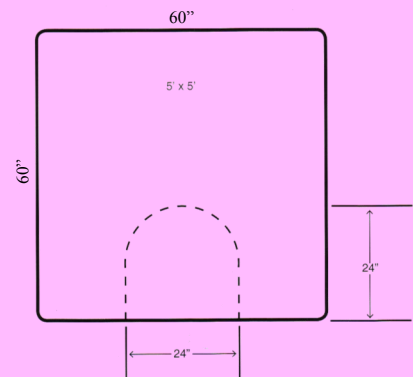

PTSM5534RA- Ultra Comfort 3/4"
Black Rectangle - \$272.95

3 Station Salon Mat
PTSM13534RA- Ultra Comfort 3/4"
Black Rectangle - \$709.95

Custom sizes available
Customer dimensions required
Inside measurement from center post of chair