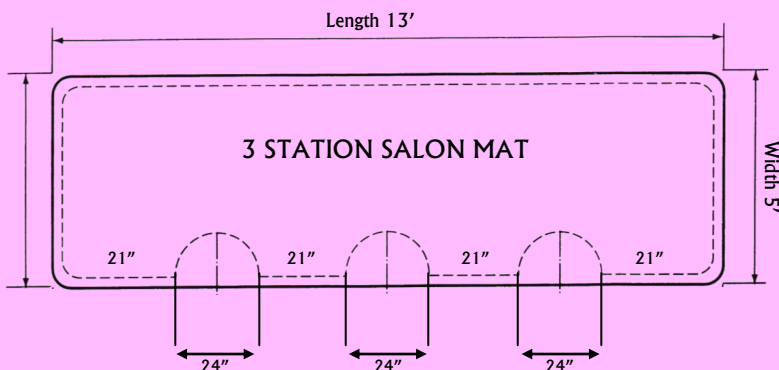

PTSM3434RA- Ultra Comfort 3/4"
Black Rectangle - \$130.95

PTSM34534RA- Ultra Comfort 3/4"
Black Rectangle - \$147.95

PTSM3534RA- Ultra Comfort 3/4"
Black Rectangle - \$163.95

PTSM4534RA- Ultra Comfort 3/4"
Black Rectangle - \$218.95

PTSM5534RA- Ultra Comfort 3/4"
Black Rectangle - \$272.95

3 Station Salon Mat
PTSM13534RA- Ultra Comfort 3/4"
Black Rectangle - \$709.95

Custom sizes available
Customer dimensions required
Inside measurement from center post of chair