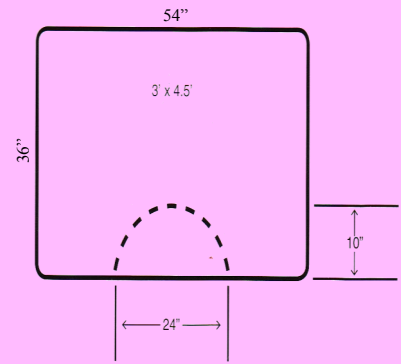

PTSM34534RA- Ultra Comfort 3/4"
Black Rectangle - $147.95