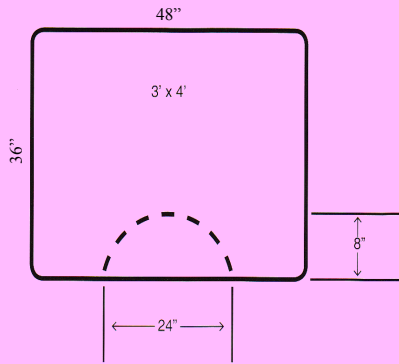

Ortho TUFF Skin

Professional Salon Mat

Available in the following dimensions:

Custom dimensions offered; contact your sales rep for a quote

* Allow extended lead time

PTSM33534RA- Ultra Comfort 3/4"
Black Rectangle - \$114.95

PTSM5534RA- Ultra Comfort 3/4"
Black Rectangle - \$272.95

3 Station Salon Mat
PTSM13534RA- Ultra Comfort 3/4"
Black Rectangle - \$709.95

Custom sizes available
Customer dimensions required
Inside measurement from center post of chair