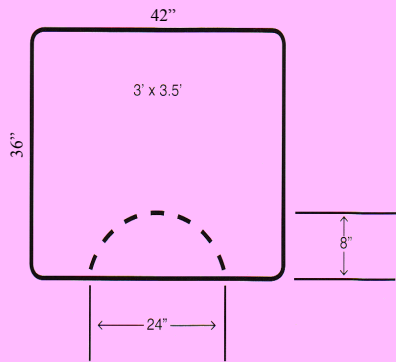

Ortho TUFF Skin

Professional Salon Mat

Available in the following dimensions:

Custom dimensions offered; contact your sales rep for a quote

* Allow extended lead time

PTSM33534RA- Ultra Comfort 3/4"
Black Rectangle - \$114.95

PTSM5534RA- Ultra Comfort 3/4"
Black Rectangle - \$272.95

3 Station Salon Mat
PTSM13534RA- Ultra Comfort 3/4"
Black Rectangle - \$709.95

Custom sizes available
Customer dimensions required
Inside measurement from center post of chair