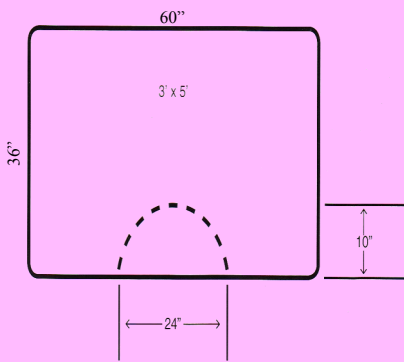

PTSM3534RA- Ultra Comfort 3/4"
Black Rectangle - $163.95