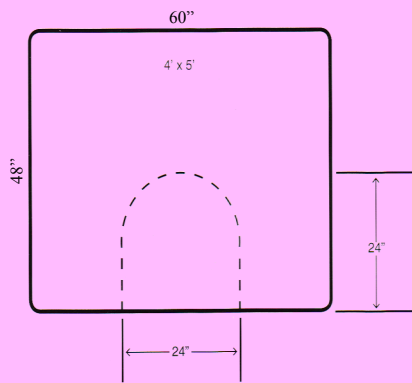

PTSM4534RA- Ultra Comfort 3/4"
Black Rectangle - $218.95